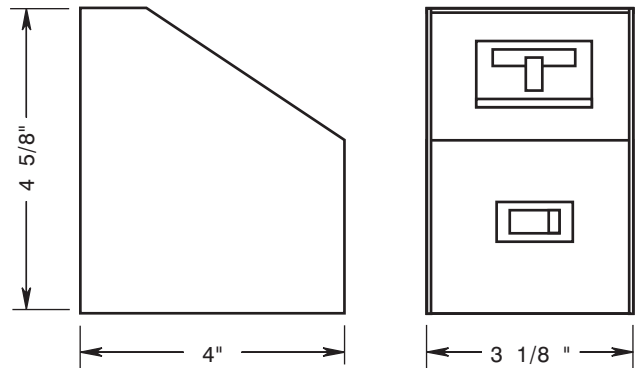

### Control and Accurately Monitor Copier Use

- ▼ Compact counter-top unit
- ▼ Simple rocker switch to allow or disallow copier use
- ▼ 4 digit indicator shows number of copies made
- ▼ Push button reset zeroes indicator for next patron
- ▼ Supplied with standard 25' cable